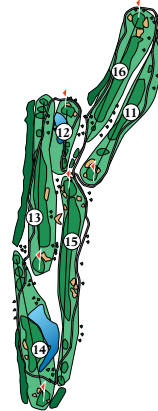

USGA RULES GOVERN ALL PLAY EXCEPT WHERE LOCAL RULES PREVAIL:

1. **1. Out of Bounds** is defined by white posts and boundary fences.
2. **2. Lateral Hazards** defined by red stakes or lines.
3. **3. Free Drop** from fenced drainage areas on holes #1, 14 and 16.
4. **4. Cart paths and service roads**, graveled or paved, and irrigation control boxes are considered immovable obstructions. See Rule 24-2.
5. **5. Staked trees** are immovable obstructions. Relief must be taken one club length from nearest point of relief, no nearer the hole, no penalty.
6. Entrance into **Environmentally Protected Areas** is prohibited. These areas are to be played as **Lateral Water Hazards**.
7. All measurements on **fairway and Par 3 monuments** are to center of green.
8. Please keep **carts** 30 feet from tees and greens. Keep carts on paths at all times on Par 3 holes.
9. **Proper dress** is required.
10. You are responsible for any injury to people or damage to property caused by your actions, including errant golf shots.